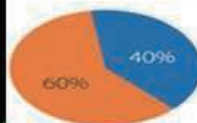

移动电源

多功能保护电路确保设备安全
低自放电
超过500次循环寿命

Mobile Power

Multiple protection electronics circuit to ensure devices safety
Low self-discharge
Over 500 cycles life

•其它定制电池和产品的ODM服务

And other customized batteries and related products as ODM projects.